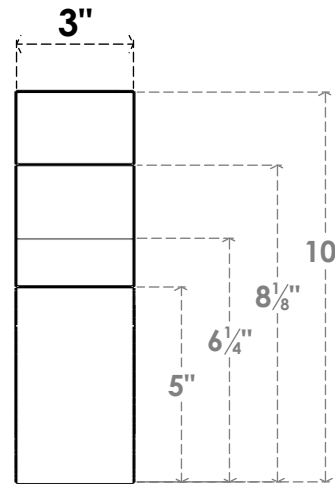

ITEM NUMBER: BRCPO030X10000X10000MON

3"W X 10"D X 10"H MONTEREY ARCHITECTURAL GRADE PVC OPEN BRACE

SIDE PROFILE

FRONT PROFILE

ISOMETRIC

EKENA MILLWORK
2300 WEST MAIN ST.
CLARKSVILLE, TX 75426
TOLL FREE: 866-607-0453
WWW.EKENAMILLWORK.COM