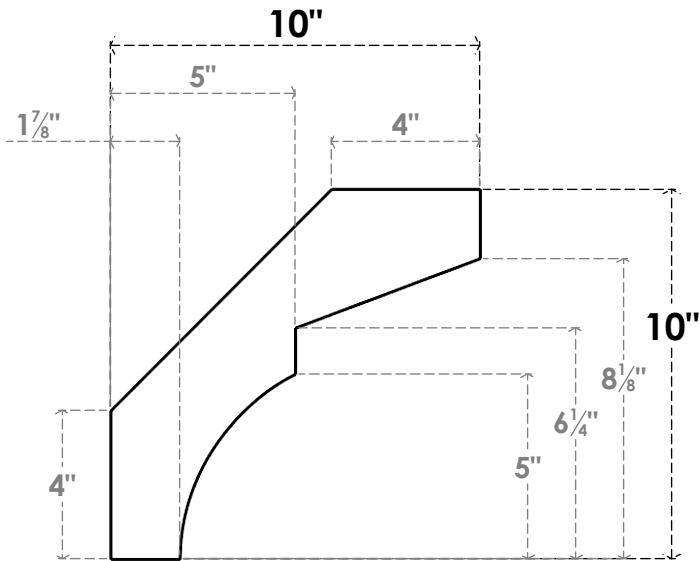

ITEM NUMBER: BRCPO030X10000X10000MON

3"W X 10"D X 10"H MONTEREY ARCHITECTURAL GRADE PVC OPEN BRACE

SIDE PROFILE

FRONT PROFILE

ISOMETRIC

EKENA MILLWORK
2300 WEST MAIN ST.
CLARKSVILLE, TX 75426
TOLL FREE: 866-607-0453
WWW.EKENAMILLWORK.COM