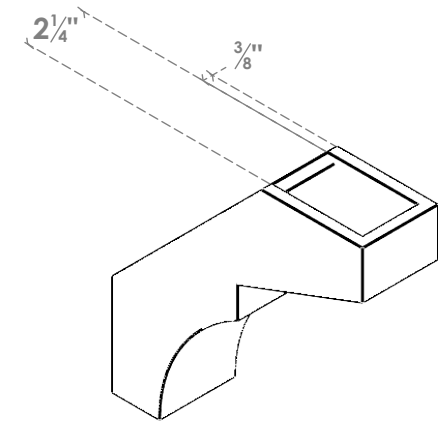

ITEM NUMBER: BRCPO030X10000X10000MON

3"W X 10"D X 10"H MONTEREY ARCHITECTURAL GRADE PVC OPEN BRACE

SIDE PROFILE

FRONT PROFILE

ISOMETRIC

EKENA MILLWORK
2300 WEST MAIN ST.
CLARKSVILLE, TX 75426
TOLL FREE: 866-607-0453
WWW.EKENAMILLWORK.COM